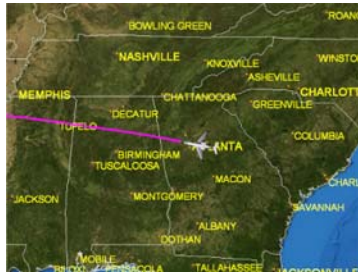

Medium Satellite